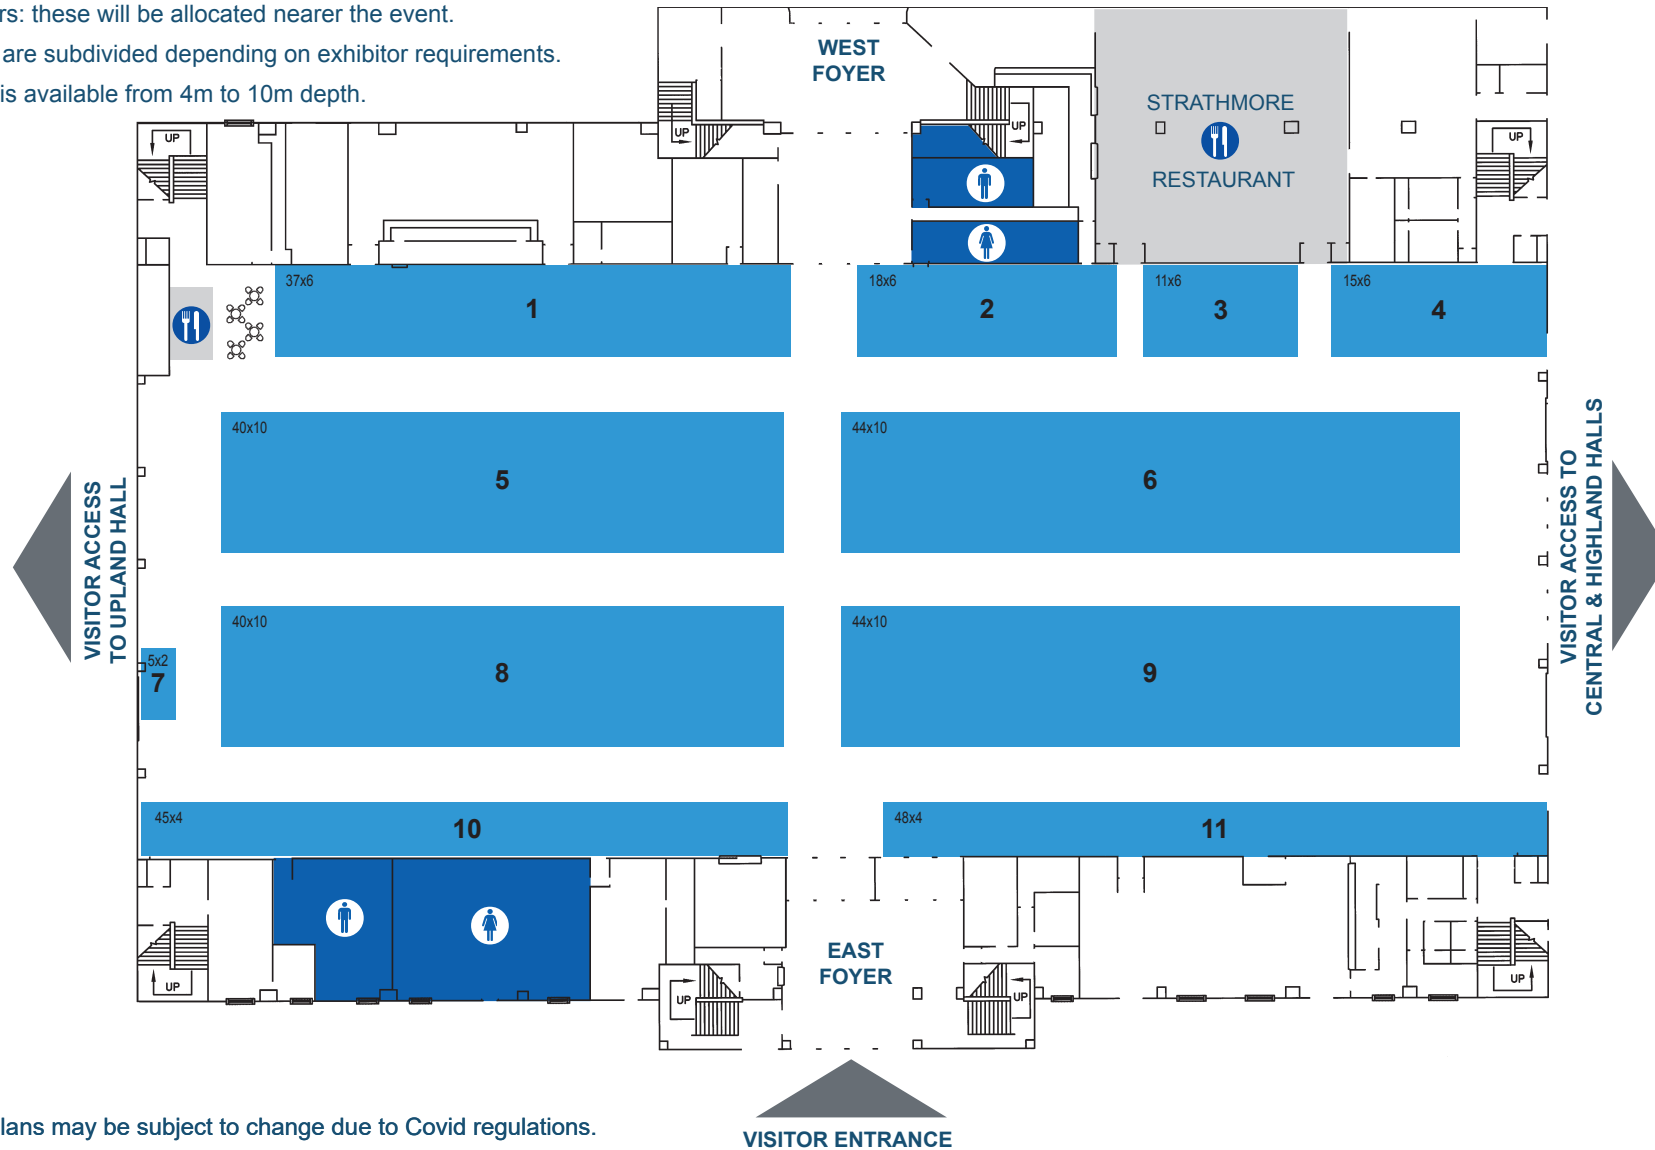

Lowland Machinery Hall

LOWLAND HALL
Open Space £33/m²

Please note that the block numbers below are not stand numbers: these will be allocated nearer the event.

Blocks are subdivided depending on exhibitor requirements.

Space is available from 4m to 10m depth.

Floor plans may be subject to change due to Covid regulations.